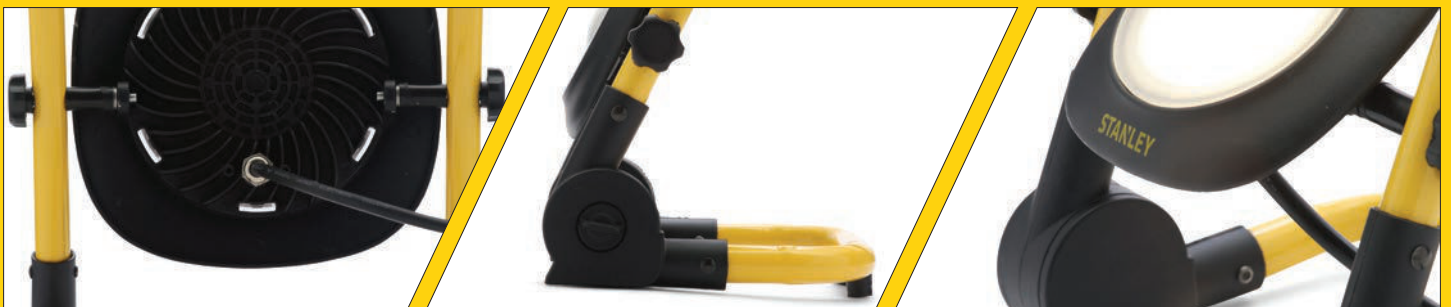

26
F2 FLOODLIGHTS

MAINS POWERED FOLDING WORKLIGHTS

Steel frame with moulded rubber grip

Incredibly versatile work light. The Stanley® compact foldable design provides a bright light for most tasks

Frosted shatterproof lens

Robust aluminium case absorbs impacts with ease

95% more efficient than halogen

Foldable stand for easy storage and transportation

20W Mains Powered Folding Worklight

SXLS35525E

20W

IP44

1400
LUMENS

240V
MAINS
POWERED

Key Features

- 4000K cool white light.
- Fold flat design for easy storage & transportation.
- Frosted shatterproof lens creates a comfortable working light.

30W Mains Powered Folding Worklight

SXLS35526E

30W

IP44

2100
LUMENS

240V
MAINS
POWERED

Key Features

- 4000K cool white light.
- Fold flat design for easy storage & transportation.
- Frosted shatterproof lens creates a comfortable working light.