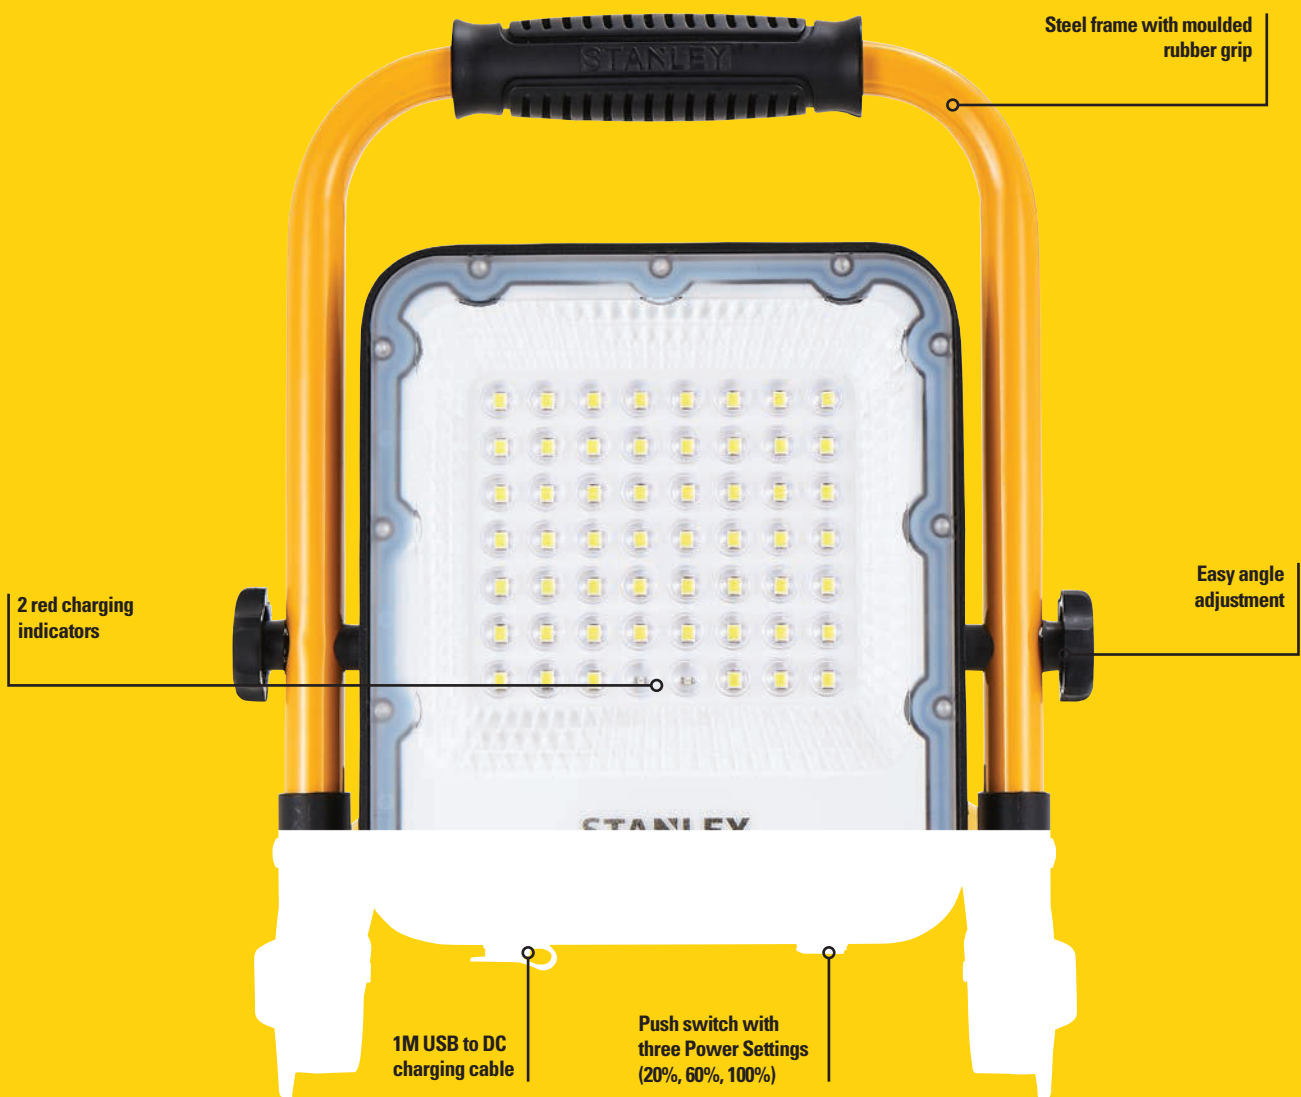

SLIMLINE RECHARGEABLE LED WORKLIGHTS